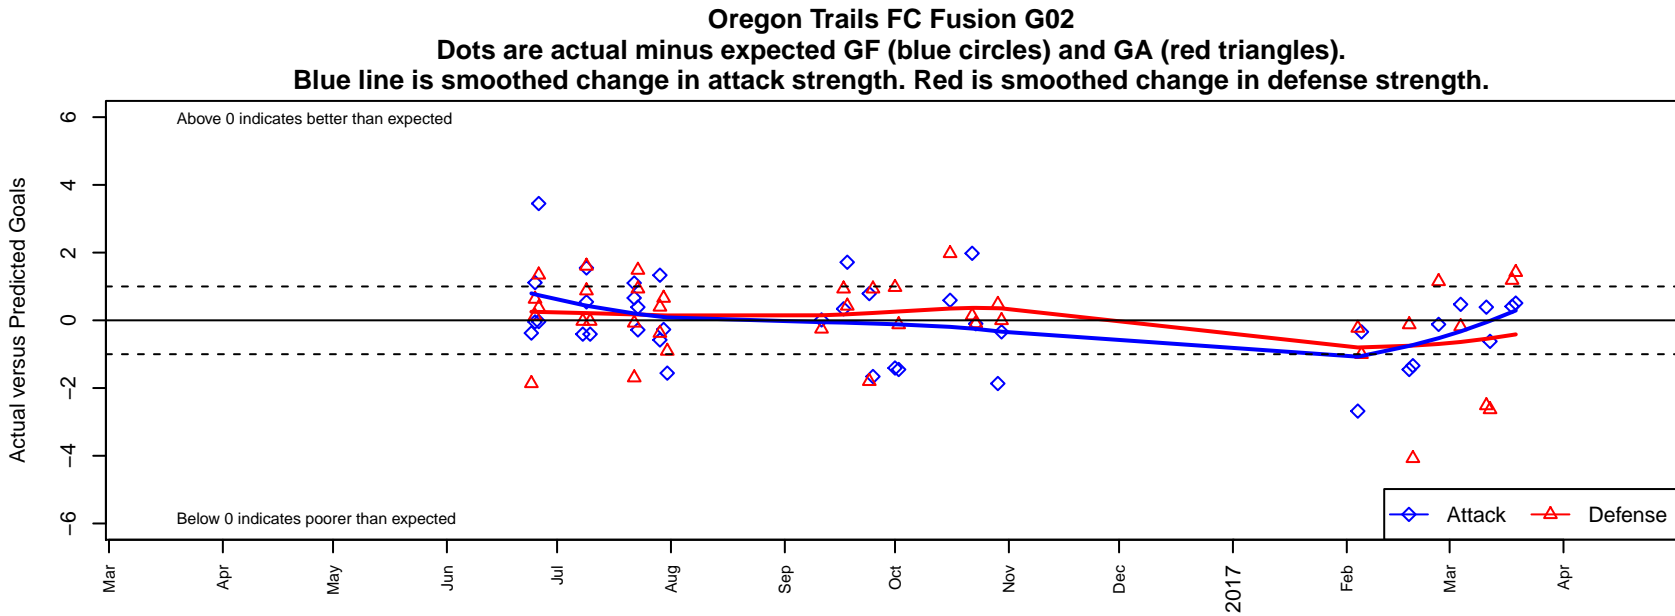

# Oregon Trails FC Fusion G02

, OR  
 G02 total strength=1199  
 attack=5.39 defense=2.94  
 fall league = PTT G02 Div 2  
 spr league = Win OYS G02 Div 1 White

alt names used:  
 OREGON TRAIL OREGON TRAIL SC FUSION  
 OREGON CITY FUSION (OR)  
 OCSC 02G OTFC Fusion  
 OC Fusion  
 OCSC 02G OTFC Fusion

**attack and defense variance (black dot)  
relative to other teams  
and top 10 in region**

**attack and defense rating  
relative to others at age  
and all opponents in last 13 months**

**Performance relative to 13 month average**